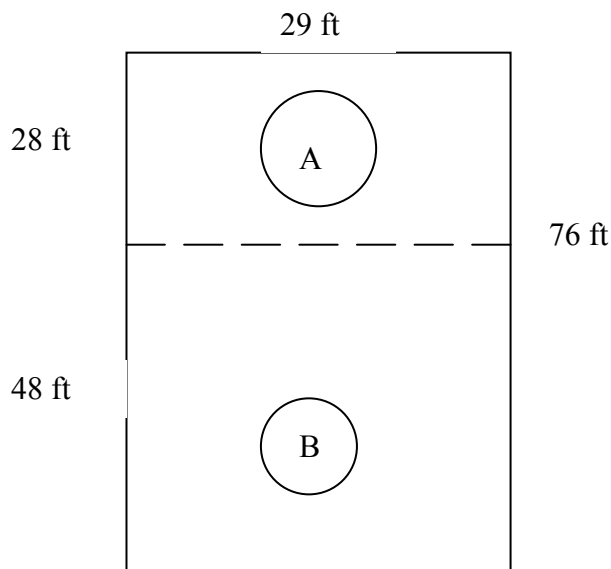

WAMDSAD CLUBHOUSE FACILITIES

**BAR/LOUNGE
SEATS 60**

**MAIN HALL
SEATS 150**

**SMALL HALL
SEATS 50**

**MEDIUM HALL
SEATS 100**

**COMMITTEE ROOM
SEATS 20**

EQUIPMENT AVAILABLE :-

Overhead Projectors
Projection Screens
Flip Charts
Portable TV/Video
PA system