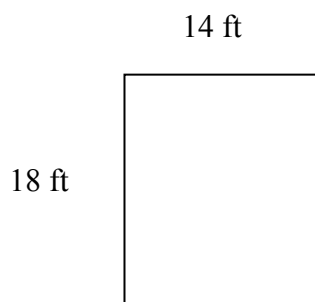

WAMDSAD CLUBHOUSE FACILITIES

**BAR/LOUNGE
SEATS 60**

**MAIN HALL
SEATS 150**

**SMALL HALL
SEATS 50**

**MEDIUM HALL
SEATS 100**

**COMMITTEE ROOM
SEATS 20**

EQUIPMENT AVAILABLE :-

Overhead Projectors
Projection Screens
Flip Charts
Portable TV/Video
PA system